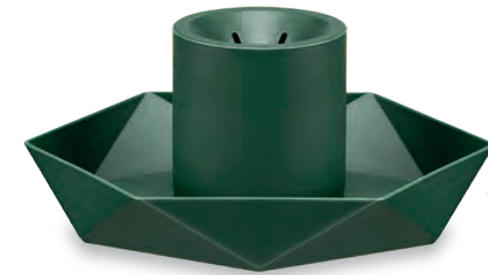

MOONLIGHT

white

silver

PRODUCT INFO

Tree height	1.5 m 4.9 ft
Trunk diameter	3-9 cm 1.2-3.6 inch
Water capacity	1.2 l 40.5 fl oz
Product size	29 x 29 x 15 cm 11.4 x 11.4 x 5.9 inch
Total weight	1.98 kg 4.37 lbs
Material	metal & FSC wood
Color	white, silver

colorbox

for real trees

personalize your Christmas tree

metal FSC wood

water capacity

easy to tighten

PATENTED

DIAMOND

silver

green

PRODUCT INFO

Tree height	1.35 m 4.4 ft
Trunk diameter	2.5-3.5 cm 1-1.4 inch
Water capacity	0.9 l 30.4 fl oz
Product size	30 x 30 x 12.7 cm 11.8 x 11.8 x 5 inch
Total weight	0.33 kg 0.73 lbs
Material	durable plastic
Color	silver, green