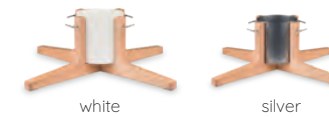

white

silver

PRODUCT INFO MEDIUM

PRODUCT INFO LARGE

Tree height North America	2.2 m | 7.2 ft	3 m | 9.8 ft
Tree height Europe	2.7 m | 8.9 ft	3.5 m | 11.5 ft
Trunk diameter	3-9 cm | 1.2-3.6 inch	6-15 cm | 2.4-5.9 inch
Water capacity	1.2 l | 40.5 fl oz	4.8 l | 162.3 fl oz
Product size	56 x 56 x 17 cm 22.1 x 22.1 x 6.7 inch	80 x 80 x 25 cm 31.5 x 31.5 x 9.8 inch
Total weight	2.33 kg | 5.14 lbs	4.6 kg | 10.14 lbs
Material	metal & FSC wood	
Color	white, silver