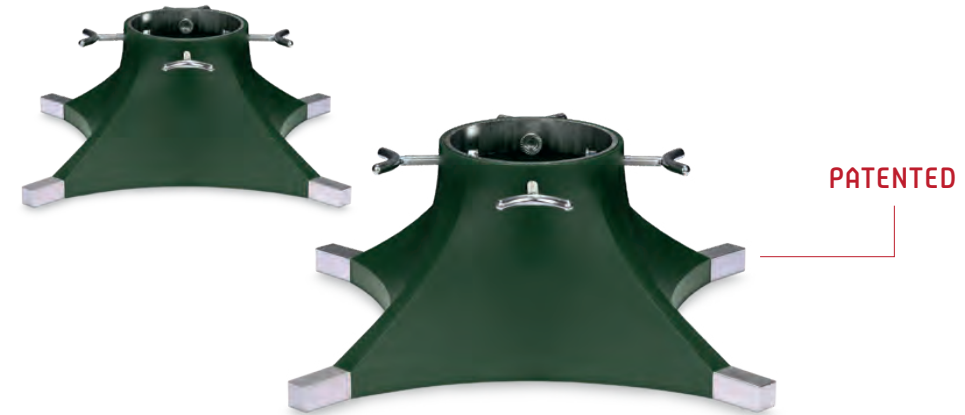

display

for real trees

personalize your Christmas tree

durable plastic

water capacity

easy to tighten

light and stable

SQUARE